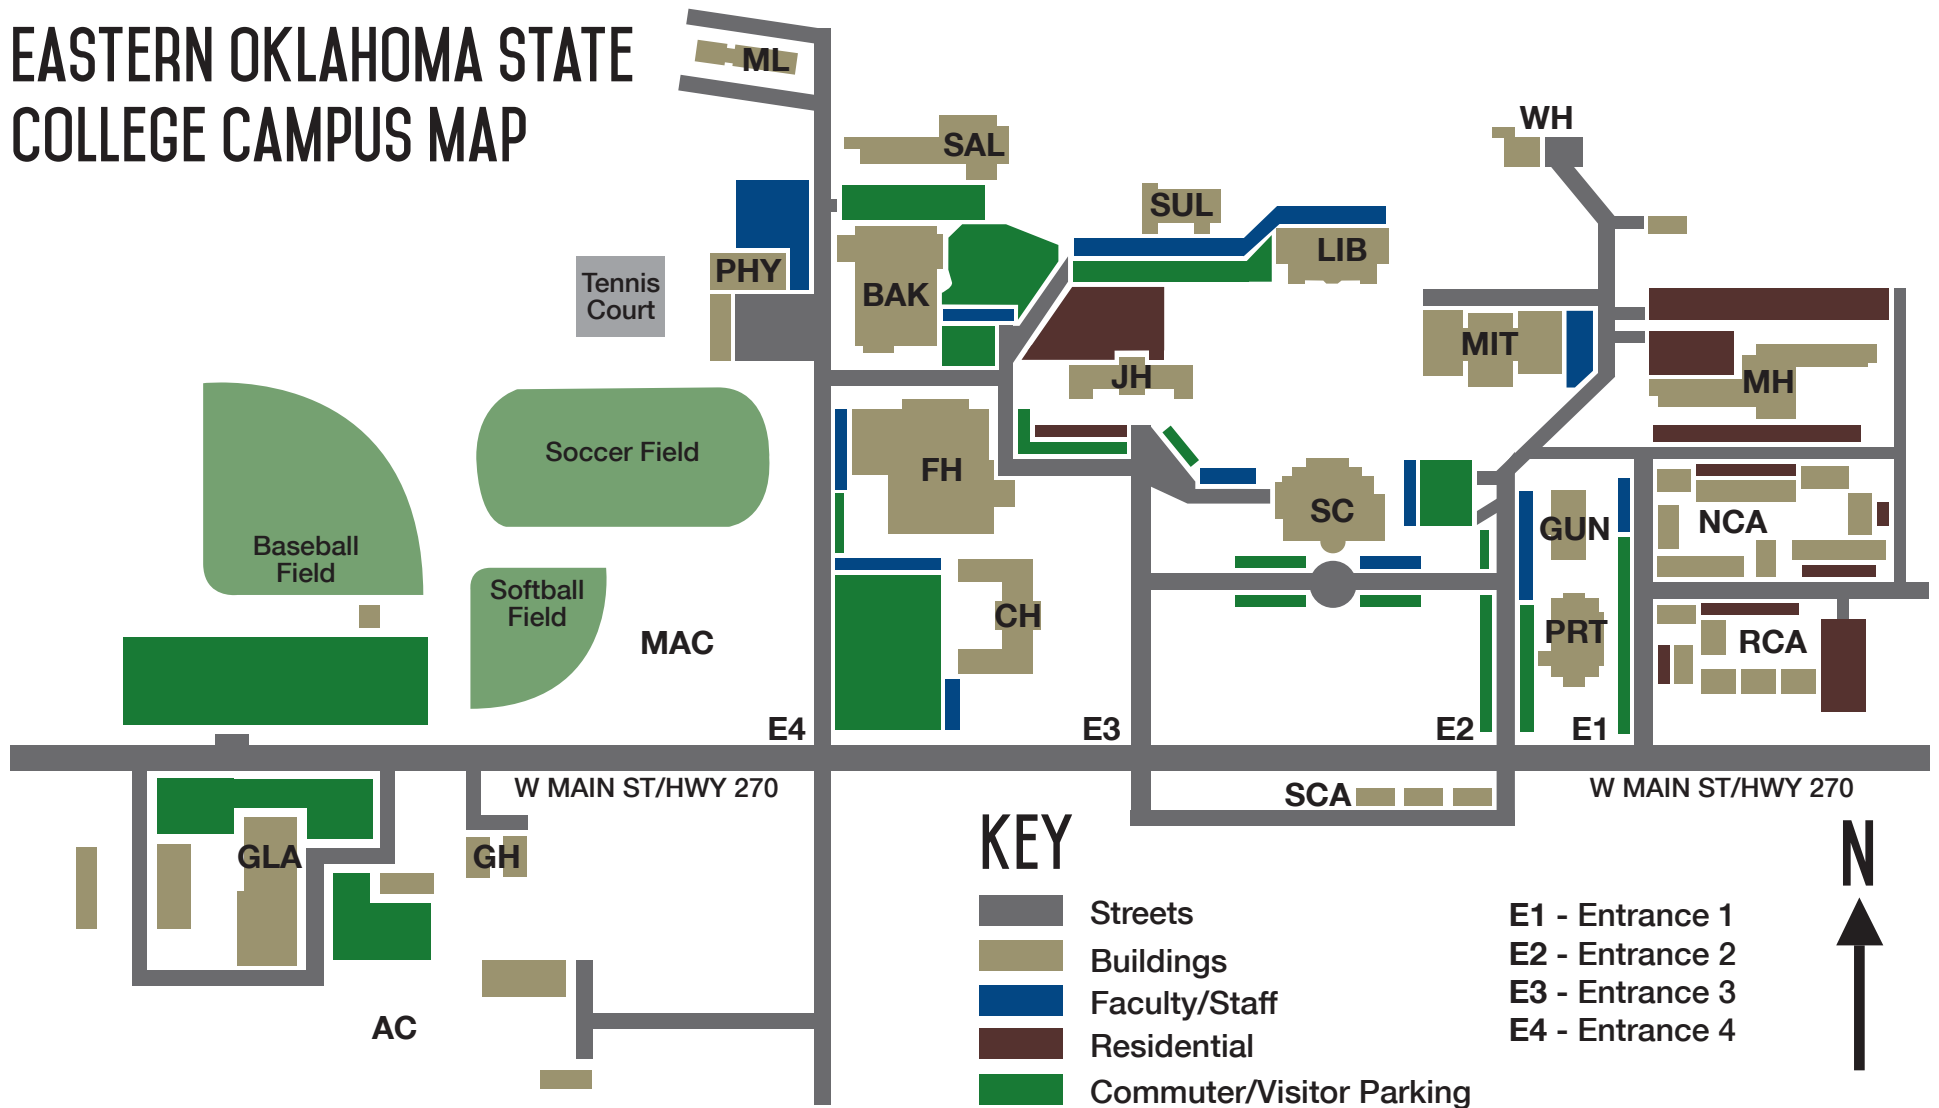

EASTERN OKLAHOMA STATE COLLEGE CAMPUS MAP

AC Agricultural Complex
BAK Baker Hall
CH Choctaw Hall
FH C.C. Dunlap Field House
GLA Goddard Livestock Show Arena
GH Greenhouse
GUN Gunning Hall
JH Johnston Hall

LIB Library/Administration
MAC Mountaineer Athletic Complex
MH Miller Hall
MIT Mitchell Hall
ML Meats Lab
NCA North Campus Apartments
PHY Physical Plant
PRT Pratt Hall

RCA Regents Court Apartments
SAL Salmon Hall
SC E.E. Tourtellotte Student Center
SCA South Campus Apartments
SUL Sullivan Hall
WH White House