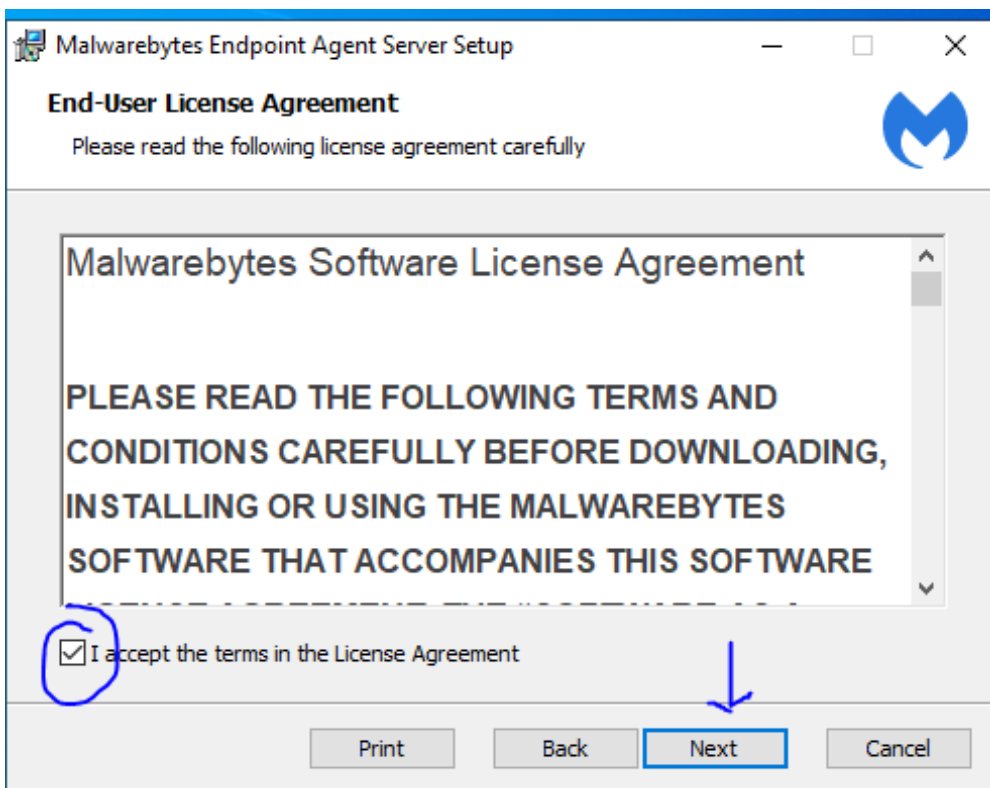

STEP 1

STEP 2

STEP 3

Internet Proxy Configuration

Internet Proxy configuration (Optional)

You can skip this step if you do not require a proxy to access the internet

Please enter your proxy configuration or click Next if this is not required.

Server: Port:

User Name:

Password:

Confirm Password:

Back Next Cancel

STEP 4

Malwarebytes Endpoint Agent Server Setup

Ready to install Malwarebytes Endpoint Agent Server